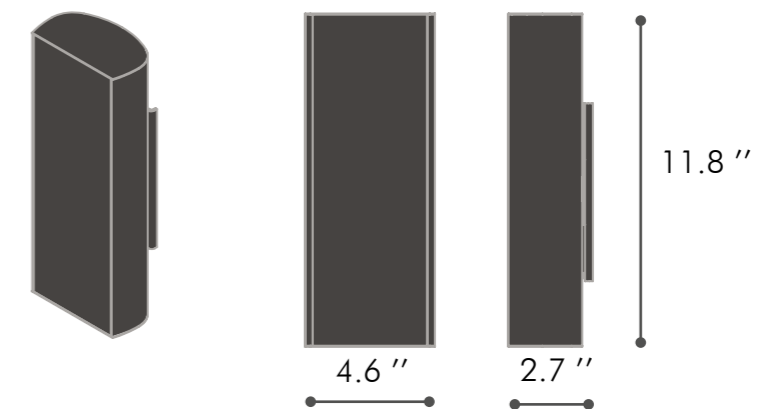

Sensitivity

91dB SPL 2,83V/1m

Dimensions (WxHxD)

4.6 - 11.8 - 2.7

Weight

3,30 lbs

MEASUREMENTS

OUTLINE LCR