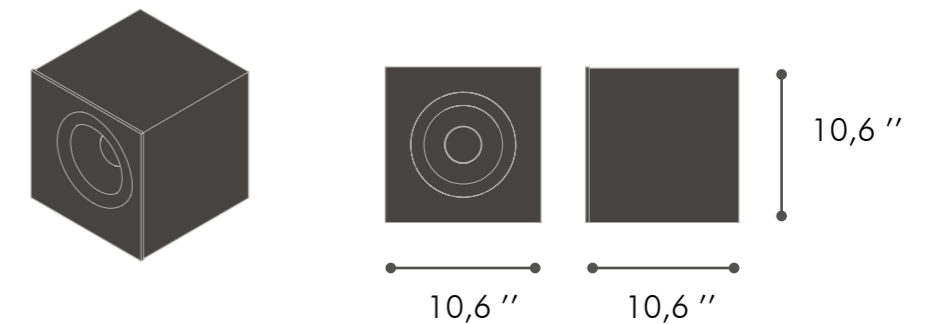

M E A S U R E M E N T S

S U B W O O F E R S

C O L O R S

F R O N T

S I D E L E A T H E R F I N I S H