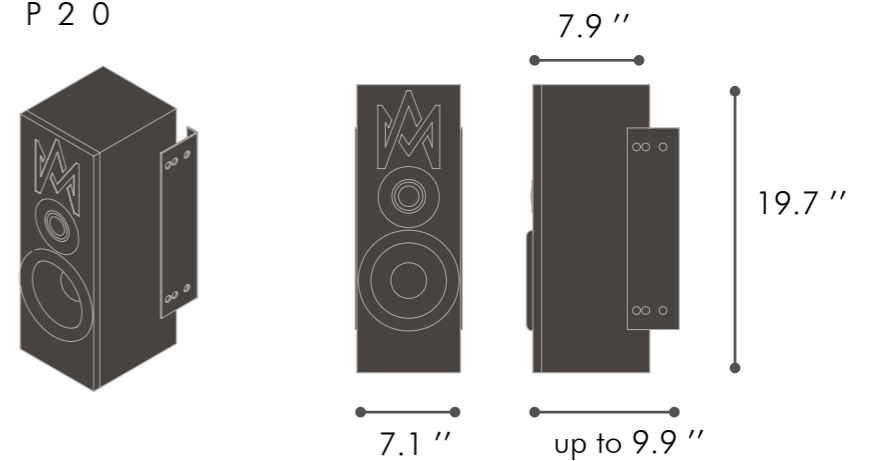

Dimensions (WxHxD)

7.1 - 19.7 - 7,9

Weight

14,3 lbs

MEASUREMENTS

P 2 0

COLORS