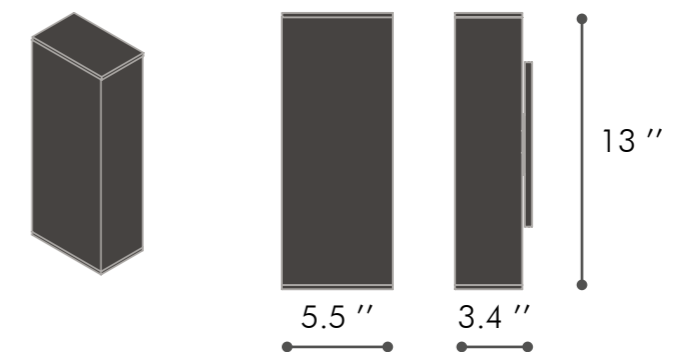

MEASUREMENTS

SURFACE