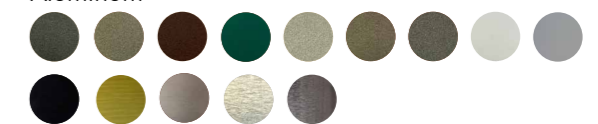

ENCLOSURE

Brushed

Painted

GRILLE

Fabric

Aluminum

* Specifications, dimensions, and prices are subject to change without notice