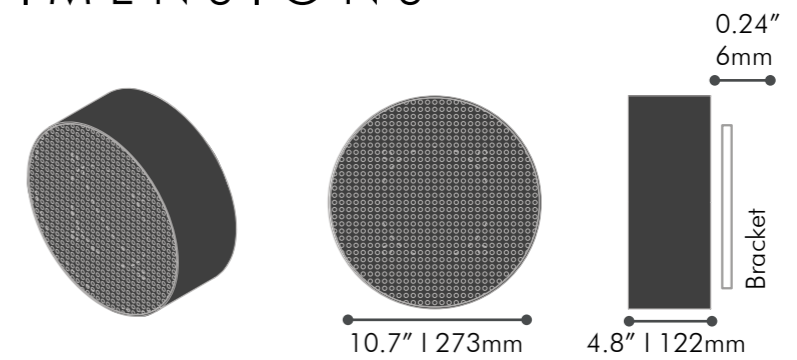

Sensitivity:

91dB SPL 1W/1m

Lighting:

Yes | PWM Dimmable | 12V | Warm and Natural White

Weight:

13 lbs | 5.96 Kg

DIMENSIONS

COLORS