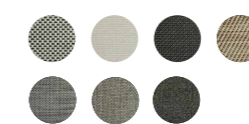

ENCLOSURE

Brushed

Painted

GRILLE

Fabric

Aluminum

* Specifications, dimensions, and prices are subject to change without notice