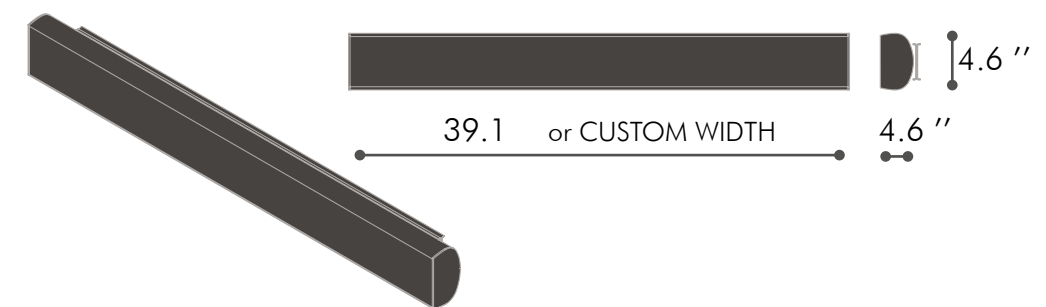

M E A S U R E M E N T S

S O U N D B A R

C O L O R S

G R I L L E

Fabric

Aluminum (for outdoor use)

E N C L O S U R E