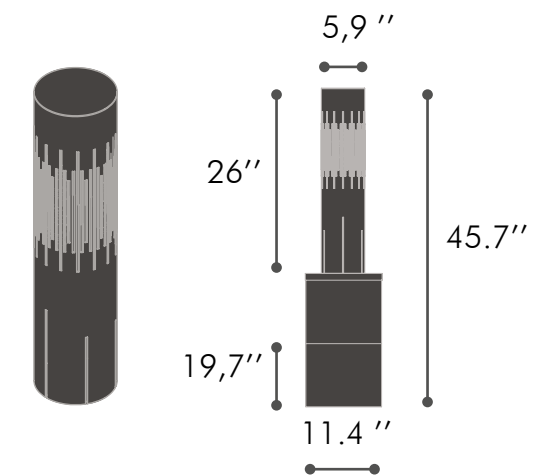

Dimensions (WxHxD)

5.9 - 45.7 - 11.4

Weight

6.18 lbs

MEASUREMENTS

POLLY

COLORS