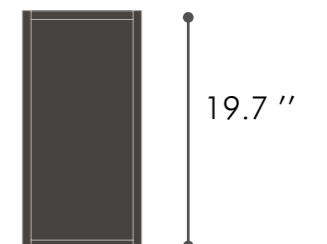

19Hz - 570Hz (-6dB)

Sensitivity

90dB @45Hz SPL 2,83V/1m

Dimensions (WxHxD)

39.37 - 19.69 - 9.85

Weight

88 lbs

MEASUREMENTS

39.4 "

9.8 "

COLORS