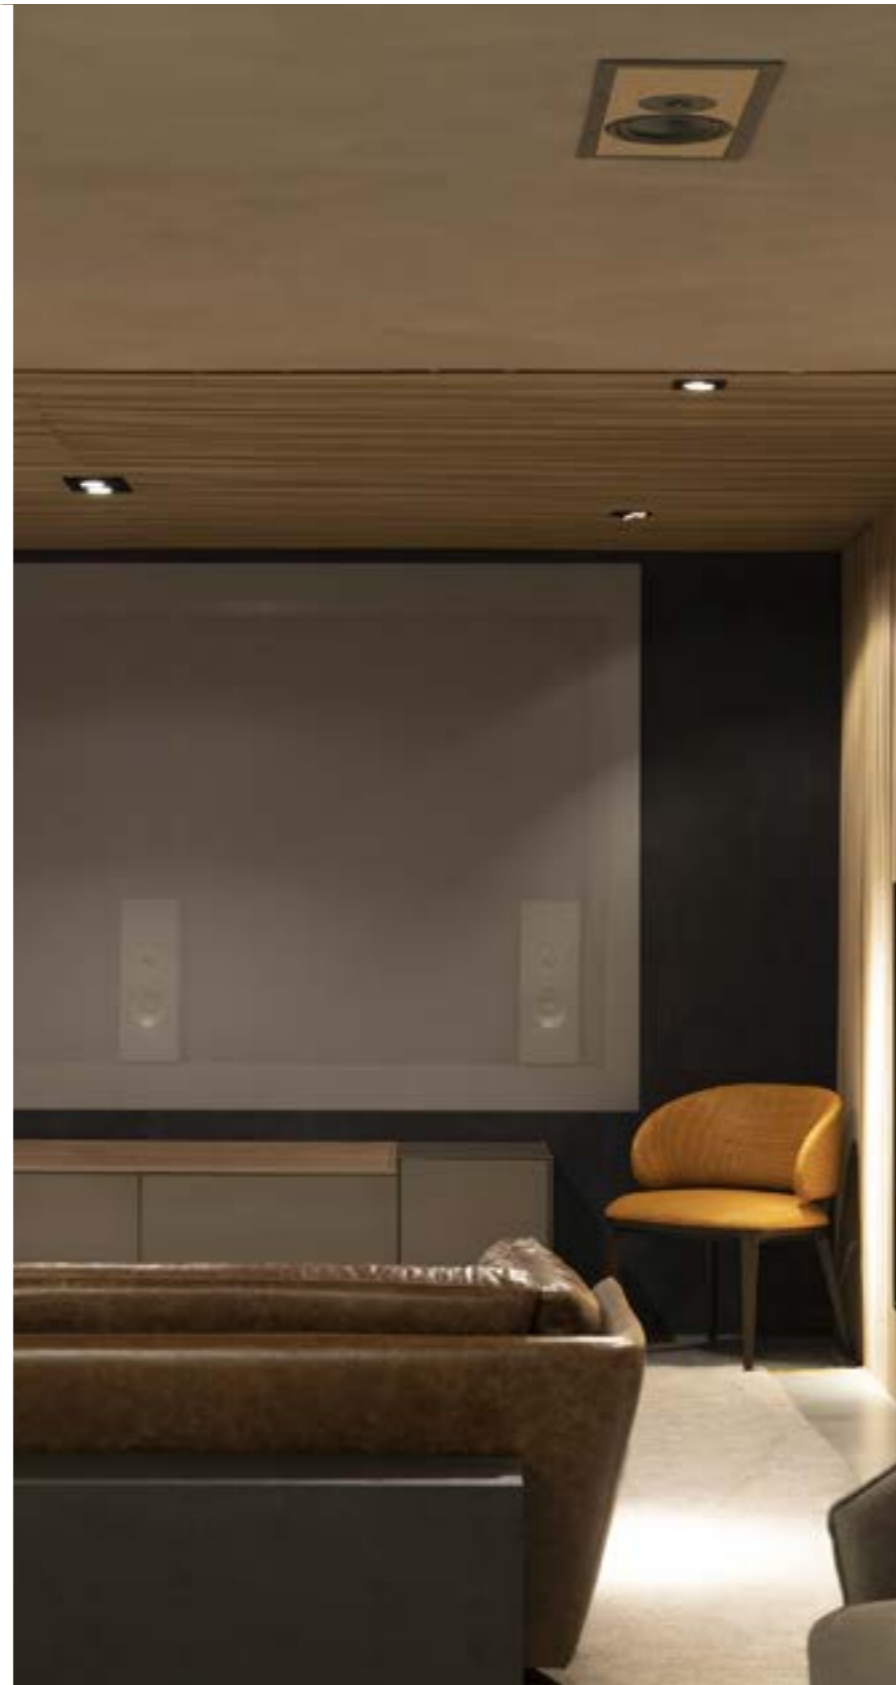

C I N E M A T I C P 1 0

  
MAGNA

Cinematic by Magna combines power, clarity and control with reference quality with a design that allows each speaker to be customized when it needs to be apparent, installed in-ceiling or in-wall, or with a simple, low-cost design when they can be installed in hidden theater, being invisible, standing out only for the sound quality.