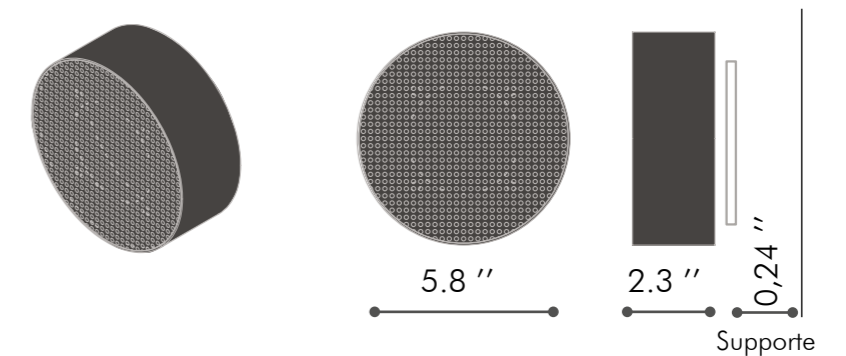

MEASUREMENTS

AURA SUB

COLORS

GRILLE

Fabric

Aluminum (for outdoor use)

ENCLOSURE